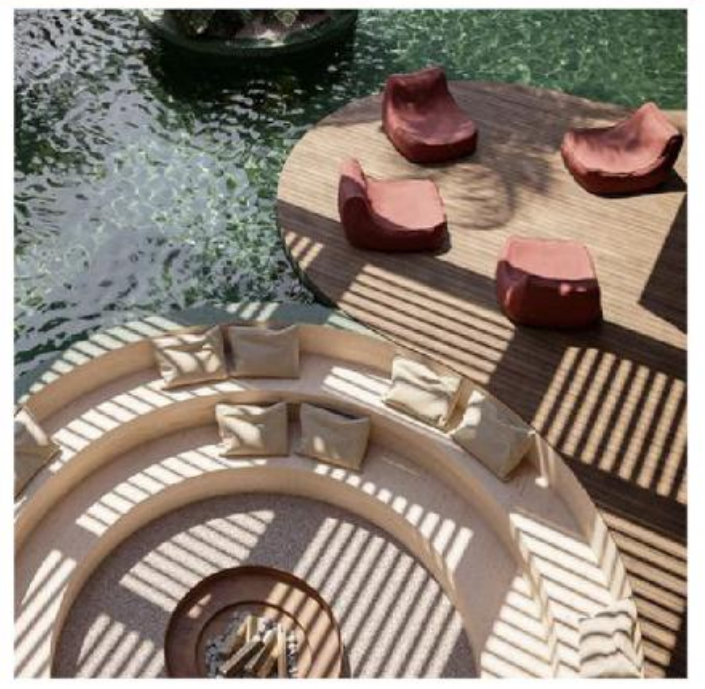

LANDSCAPE DESIGN
PERSPECTIVE VIEW - ARRIVAL

KEY PLAN

LANDSCAPE DESIGN WATER GARDEN

- LEGEND**
- 01 Multi-Function Lawn
 - 02 Amphitheater Seating
 - 03 Sunken Seat with Fire Pit
 - 04 Sunken Seat with Feature Tree
 - 05 Water Cascade
 - 06 Reflective Pool with Sunken Seat
 - 07 Lily / Koi Pond
 - 08 Smoking Area
 - 09 Pathway

LANDSCAPE DESIGN

BBQ AND SENSES GARDEN

LANDSCAPE DESIGN EVENT LAWN

LANDSCAPE DESIGN

YOGA AREA & MIYAWAKI GARDEN

LANDSCAPE DESIGN
FIRST FLOOR PLAN

LANDSCAPE DESIGN
BASEMENT PLAN

LEGEND

- 01 All Day Dining with Water Cascade
- 02 Family Pool (Lap Pool: 8x25m)
- 03 Kid's Pool with Slider
- 04 Raised Daybed
- 05 Lagoon
- 06 Party Lawn
- 07 Seating Area
- 08 Lounge
- 09 Pool Showers
- 10 Pool Deck with Lounge