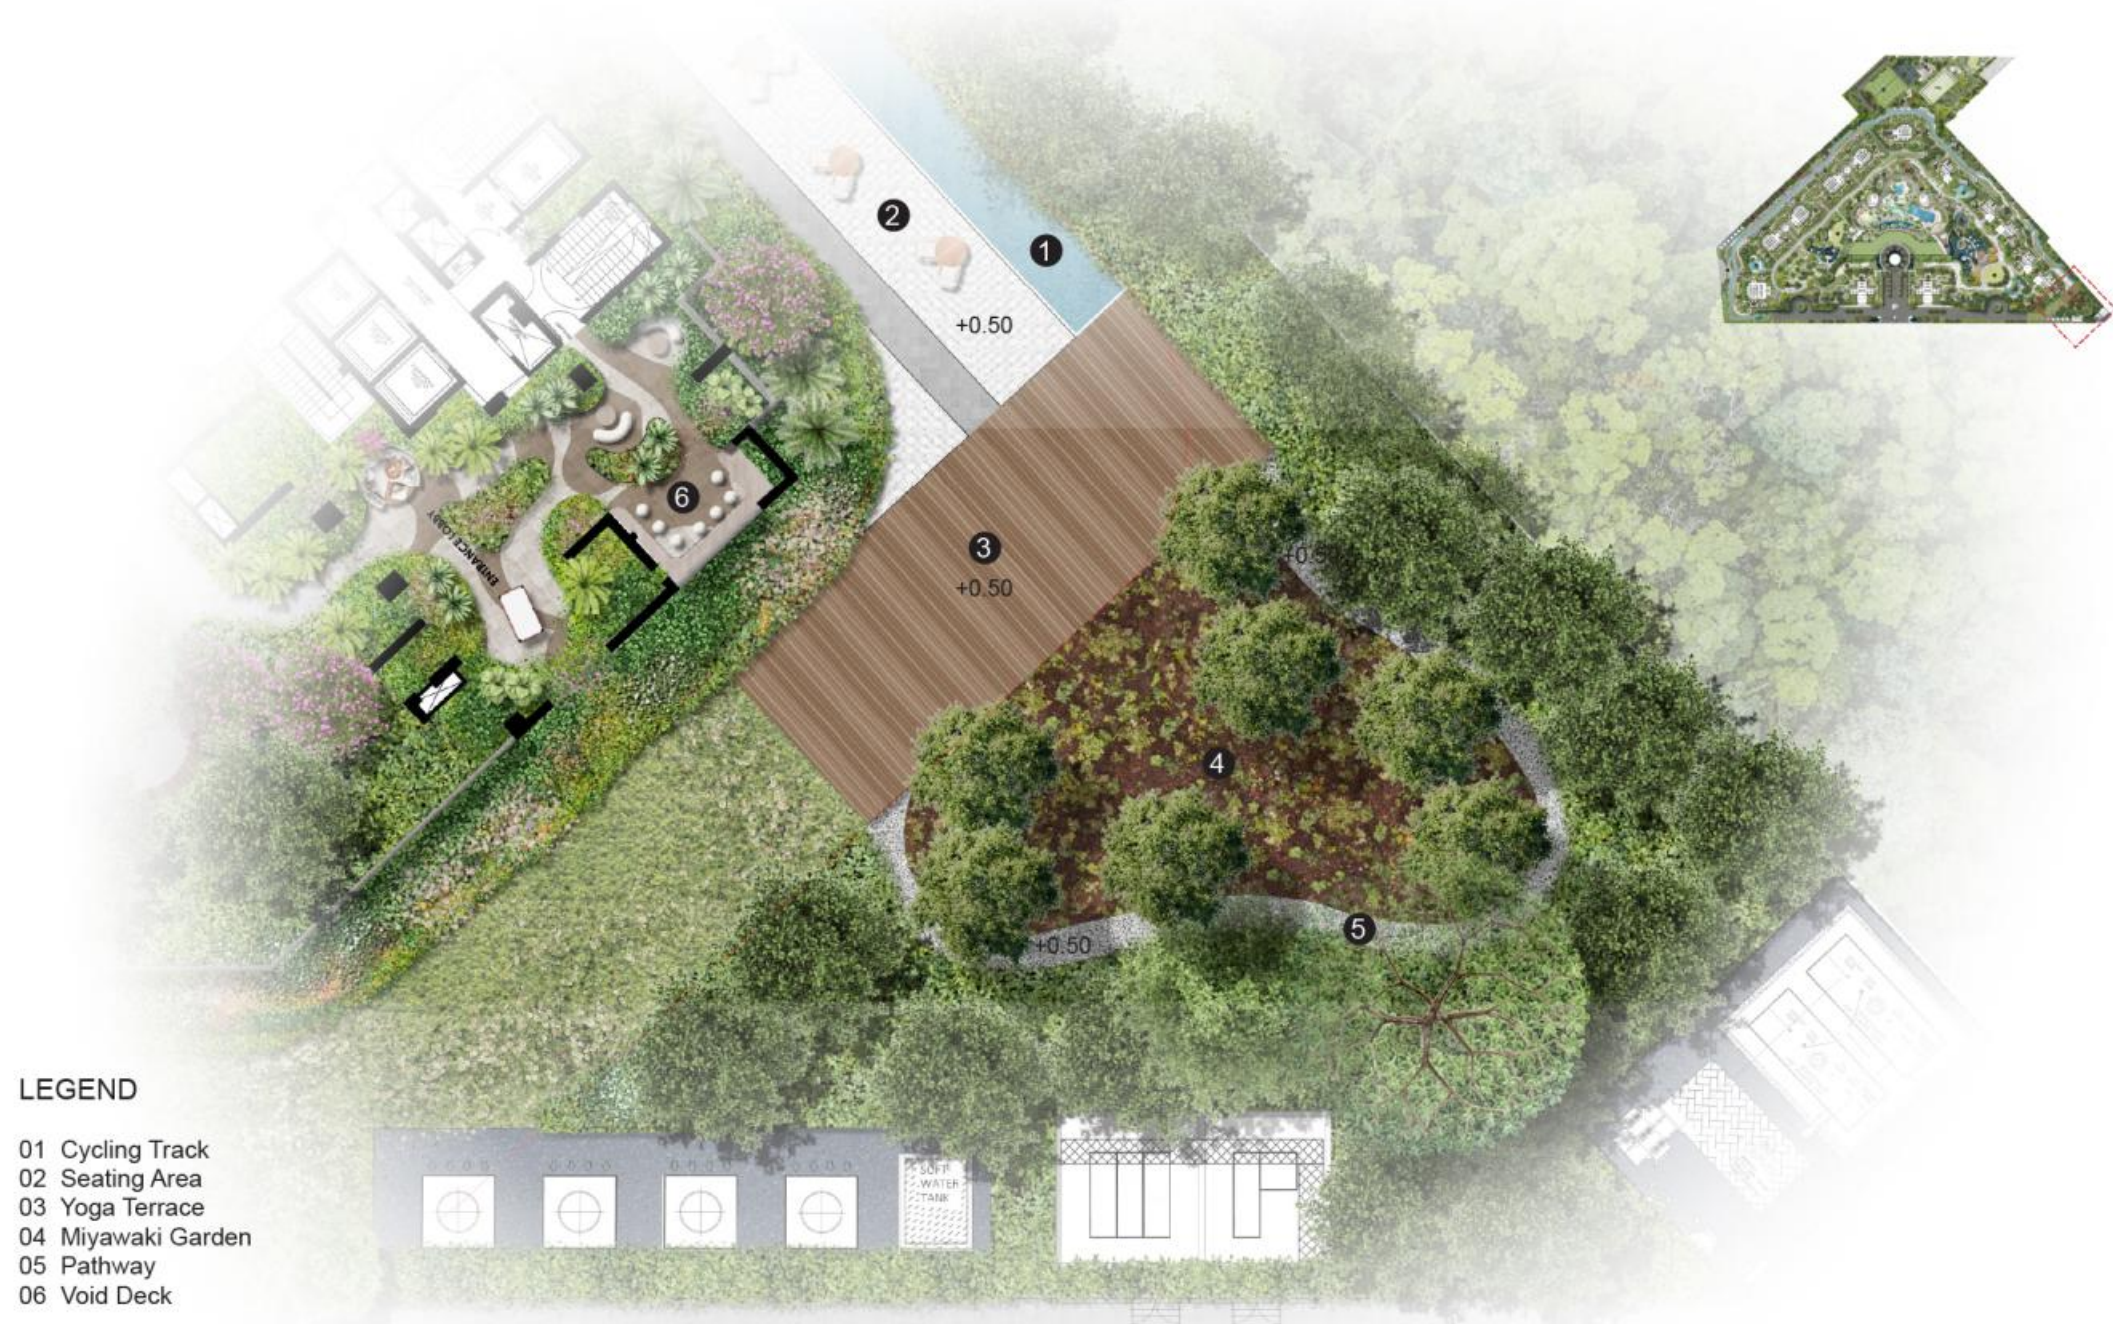

LANDSCAPE DESIGN
PERSPECTIVE VIEW - ARRIVAL

KEY PLAN

LANDSCAPE DESIGN WATER GARDEN

- LEGEND**
- 01 Multi-Function Lawn
 - 02 Amphitheater Seating
 - 03 Sunken Seat with Fire Pit
 - 04 Sunken Seat with Feature Tree
 - 05 Water Cascade
 - 06 Reflective Pool with Sunken Seat
 - 07 Lily / Koi Pond
 - 08 Smoking Area
 - 09 Pathway

LANDSCAPE DESIGN

BBQ AND SENSES GARDEN

LANDSCAPE DESIGN EVENT LAWN

LANDSCAPE DESIGN

YOGA AREA & MIYAWAKI GARDEN

LANDSCAPE DESIGN
FIRST FLOOR PLAN

LANDSCAPE DESIGN
BASEMENT PLAN

LEGEND

- 01 All Day Dining with Water Cascade
- 02 Family Pool (Lap Pool: 8x25m)
- 03 Kid's Pool with Slider
- 04 Raised Daybed
- 05 Lagoon
- 06 Party Lawn
- 07 Seating Area
- 08 Lounge
- 09 Pool Showers
- 10 Pool Deck with Lounge

THE WESTIN RESIDENCES
Gurugram, India

BILLIARDS
2700 sq. ft.

MALE
475 sq. ft. service

SQUASH COURT

LANDSCAPE DESIGN
BASEMENT PLAN - FAMILY POOL

LANDSCAPE DESIGN
BASEMENT PLAN - PARTY LAWN & ALL DAY DINING

LANDSCAPE DESIGN
PERSPECTIVE VIEW - CLUBHOUSE COURTYARD