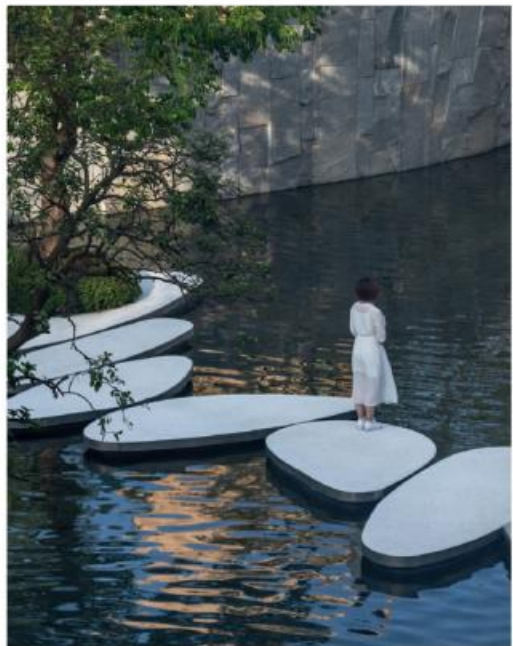

LANDSCAPE DESIGN
PERSPECTIVE VIEW - ARRIVAL

KEY PLAN

LANDSCAPE DESIGN WATER GARDEN

- LEGEND**
- 01 Multi-Function Lawn
 - 02 Amphitheater Seating
 - 03 Sunken Seat with Fire Pit
 - 04 Sunken Seat with Feature Tree
 - 05 Water Cascade
 - 06 Reflective Pool with Sunken Seat
 - 07 Lily / Koi Pond
 - 08 Smoking Area
 - 09 Pathway

LANDSCAPE DESIGN

BBQ AND SENSES GARDEN

LANDSCAPE DESIGN EVENT LAWN

LANDSCAPE DESIGN

YOGA AREA & MIYAWAKI GARDEN

LANDSCAPE DESIGN
FIRST FLOOR PLAN

LANDSCAPE DESIGN
BASEMENT PLAN

LEGEND