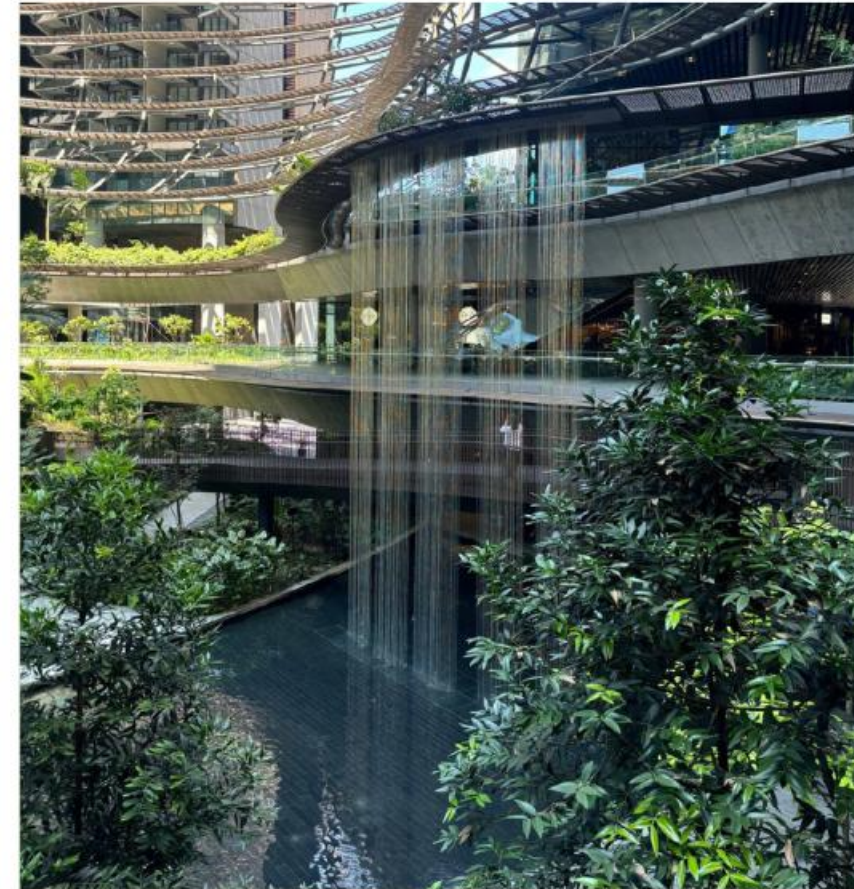

LANDSCAPE DESIGN
PERSPECTIVE VIEW - ARRIVAL

KEY PLAN

LANDSCAPE DESIGN WATER GARDEN

- LEGEND**
- 01 Multi-Function Lawn
 - 02 Amphitheater Seating
 - 03 Sunken Seat with Fire Pit
 - 04 Sunken Seat with Feature Tree
 - 05 Water Cascade
 - 06 Reflective Pool with Sunken Seat
 - 07 Lily / Koi Pond
 - 08 Smoking Area
 - 09 Pathway

THE WESTIN RESIDENCES
Gurugram, India

BILLIARDS
2700 sq. ft.

MALE
475 sq. ft. service

SQUASH COURT

LANDSCAPE DESIGN
BASEMENT PLAN - FAMILY POOL

LANDSCAPE DESIGN
BASEMENT PLAN - PARTY LAWN & ALL DAY DINING

LANDSCAPE DESIGN
PERSPECTIVE VIEW - CLUBHOUSE COURTYARD